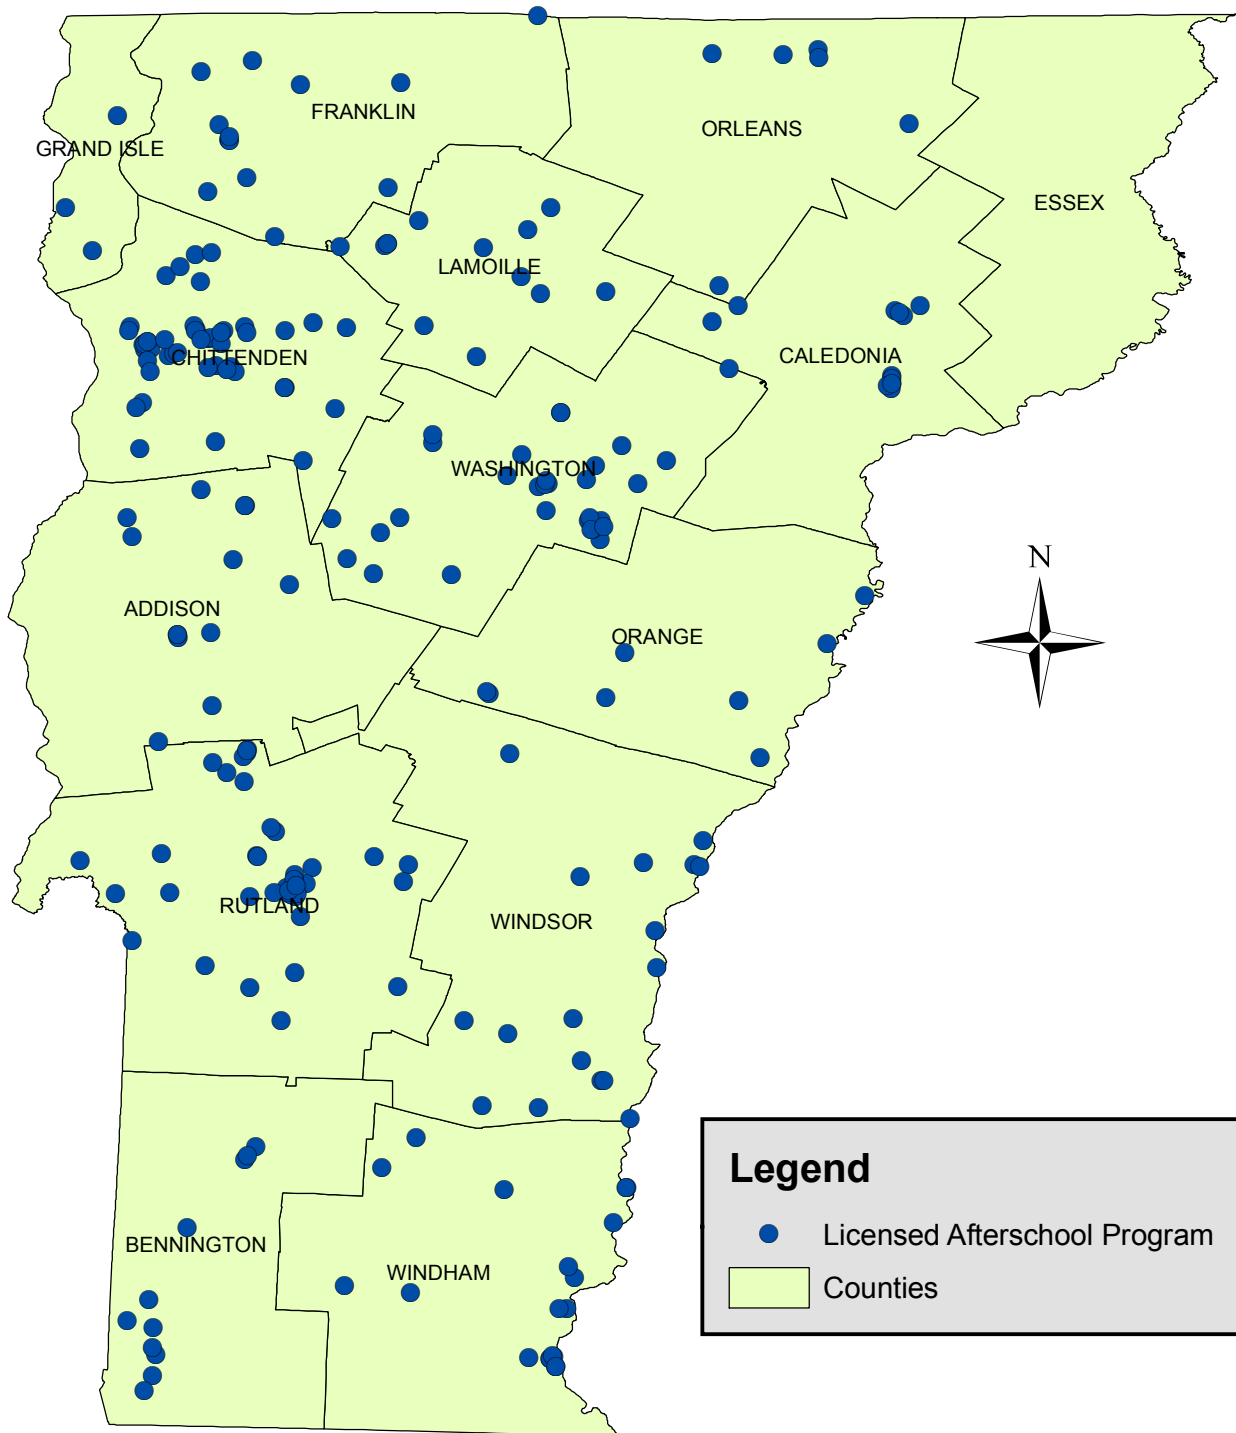

Vermont Afterschool Programs

1 in = 21 miles

Sources: Survey data collected by the Vermont Center for Afterschool Excellence, Oct-Dec 2010.
Vermont Department of Education, 21st CCLC Programs, 2010-2011
VT Building Bright Futures Information System, data downloaded on Oct. 2010
Vermont Coalition of Teen Centers, member list 2010